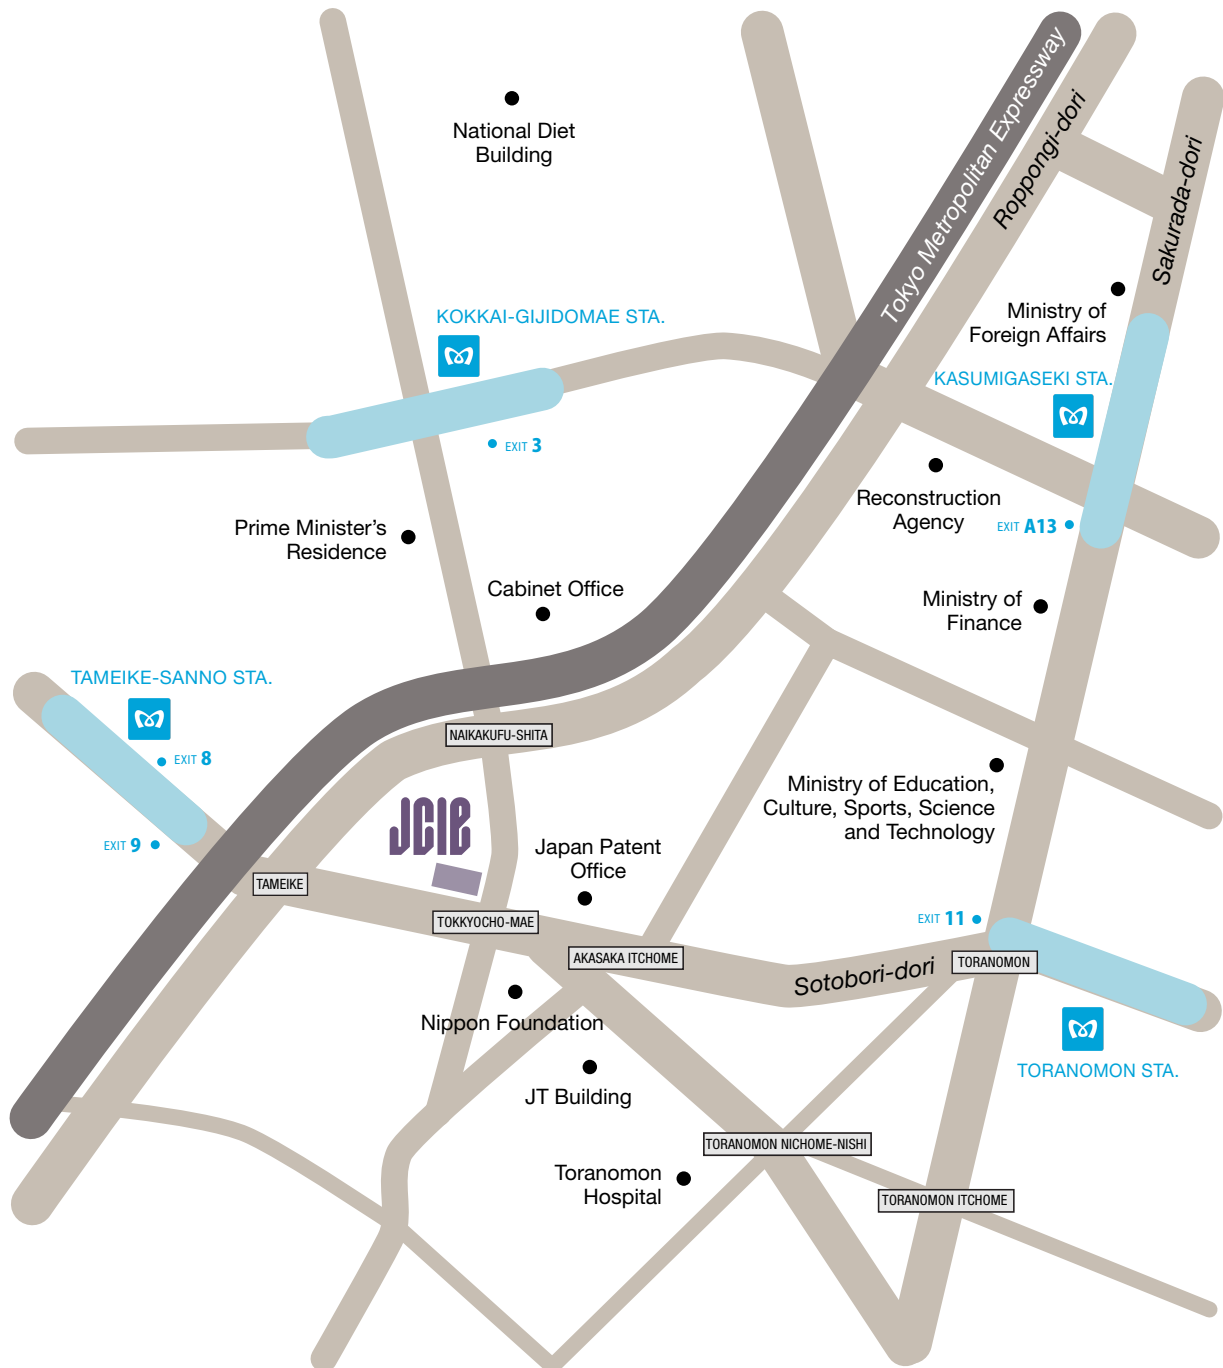

**Tameike-Sanno Station** *Ginza Line and Namboku Line* | 3 minutes from Exit 8/9

**Kokkai-Gijidomae Station** *Marunouchi Line and Chiyoda Line* | 5 minutes from Exit 3

**Toranomon Station** *Ginza Line* | 5 minutes from Exit 11

**Kasumigaseki Station** *Hibiya Line, Marunouchi and Chiyoda Line* | 7 minutes from Exit A13