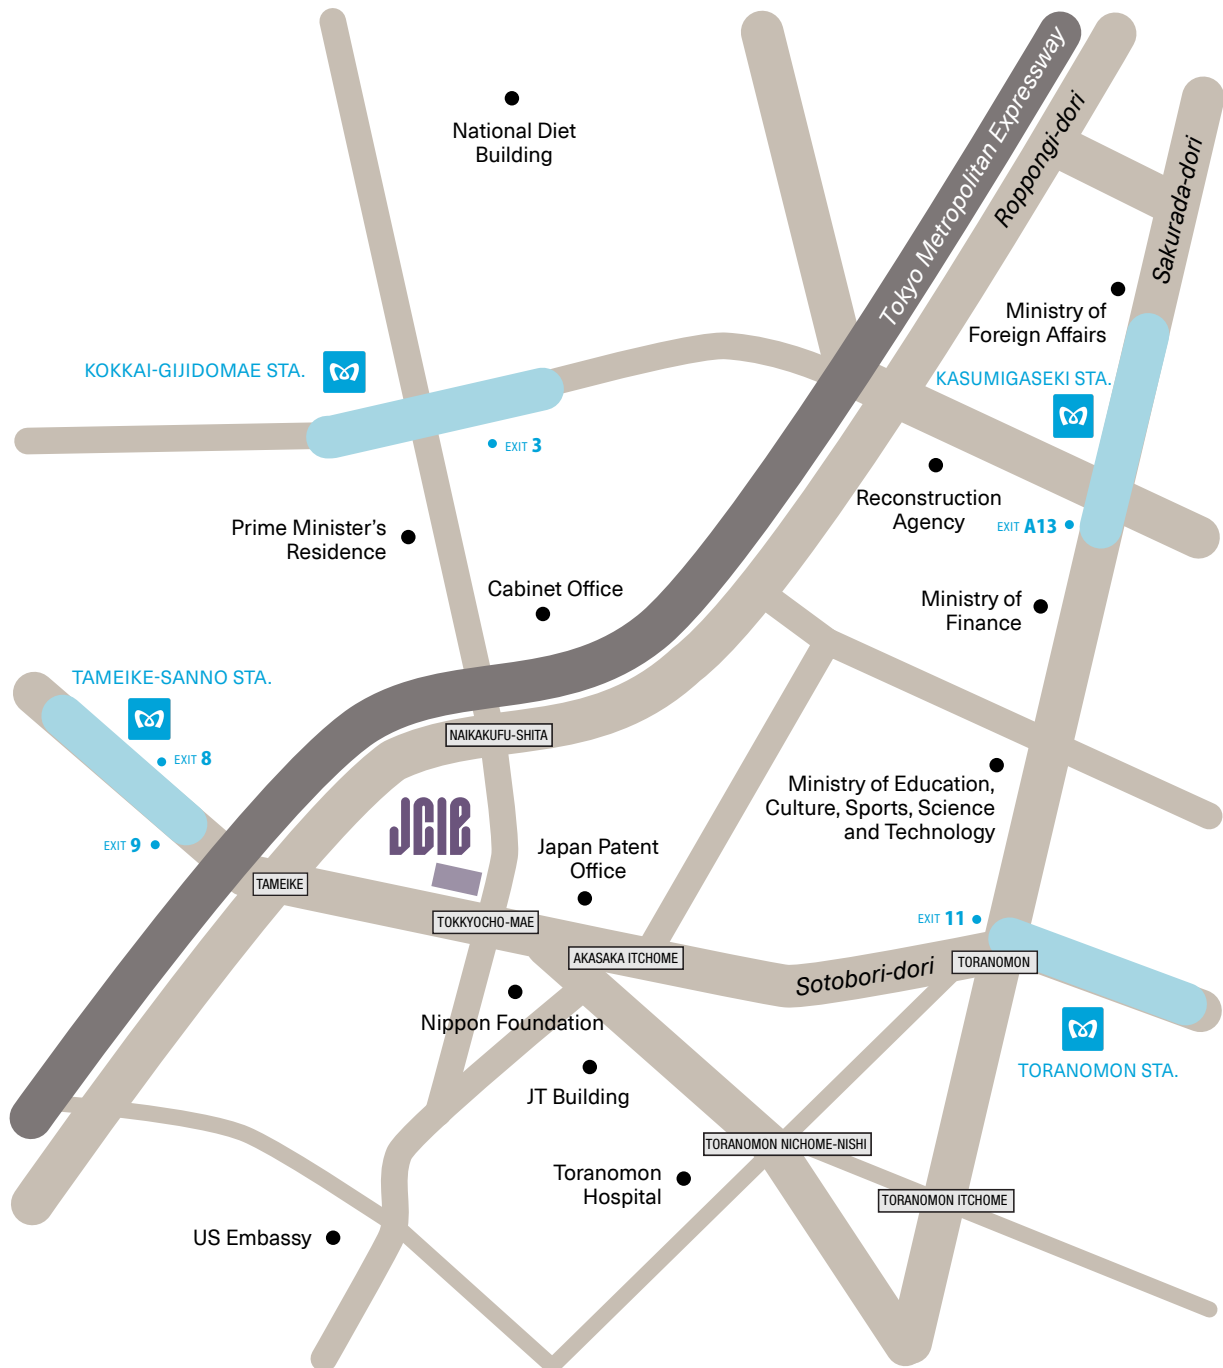

**Tameike-Sanno Station** *Ginza Line and Namboku Line* | 3 minutes from Exit 8/9

**Kokkai-Gijidomae Station** *Marunouchi Line and Chiyoda Line* | 5 minutes from Exit 3

**Toranomon Station** *Ginza Line* | 5 minutes from Exit 11

**Kasumigaseki Station** *Hibiya Line, Marunouchi and Chiyoda Line* | 7 minutes from Exit A13