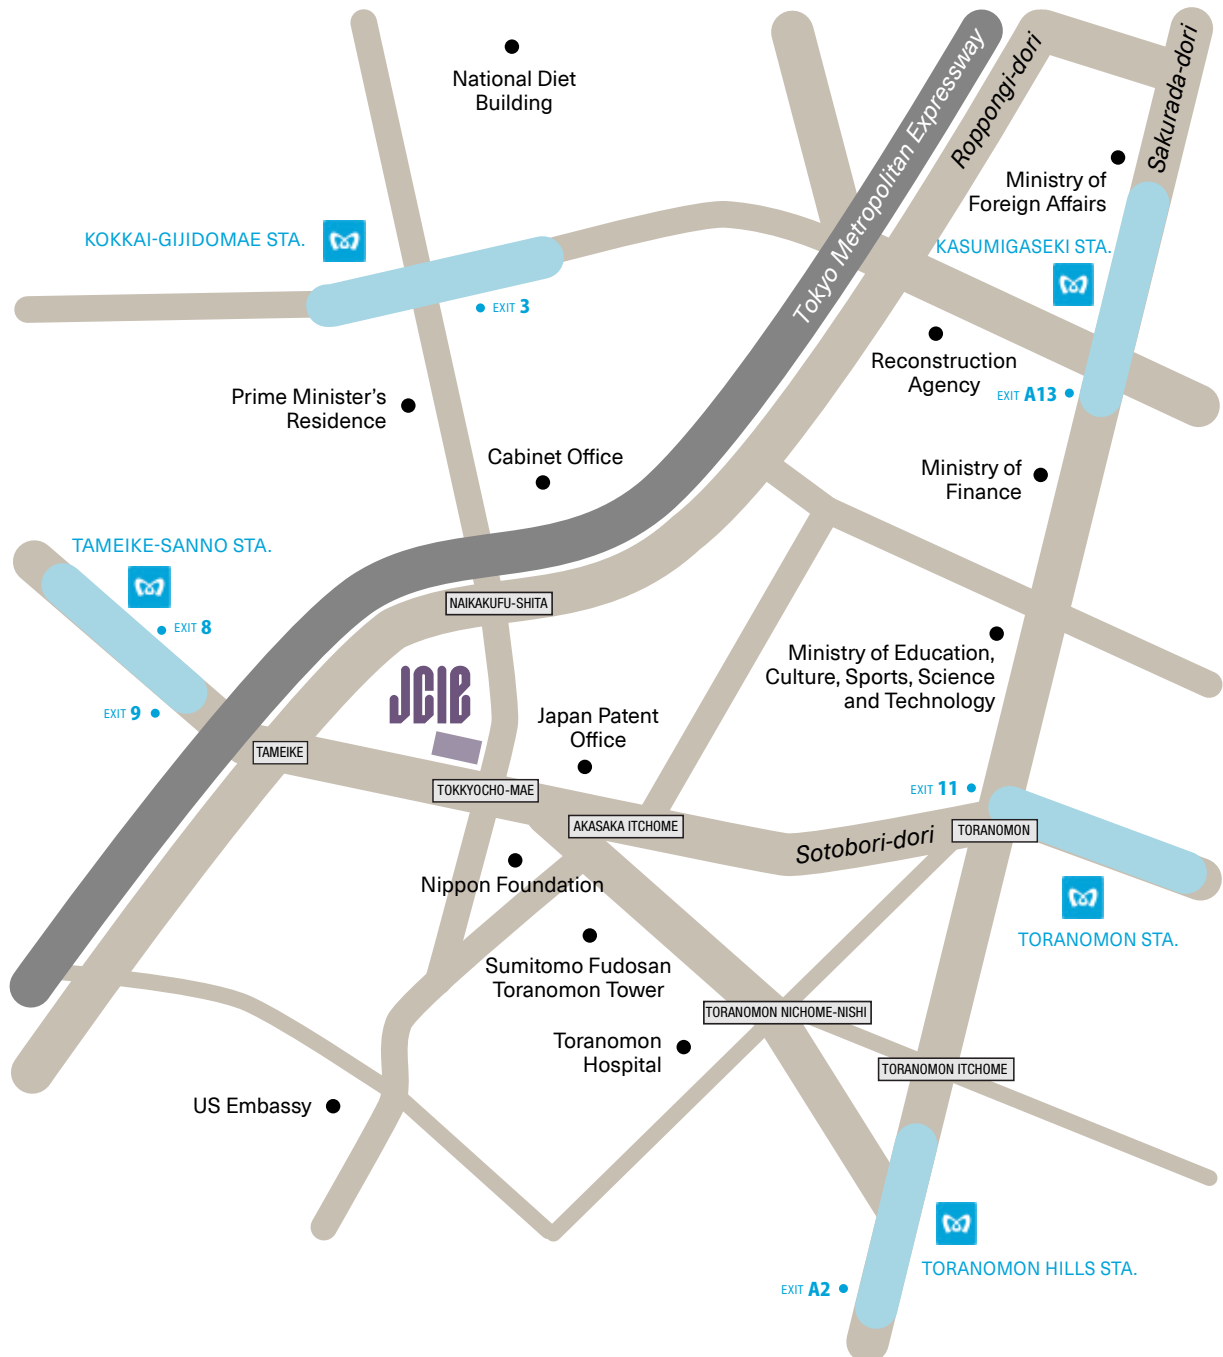

**Tameike-Sanno Station** *Ginza Line and Namboku Line* | 3 minutes from Exit 8/9

**Kokkai-Gijidomae Station** *Marunouchi Line and Chiyoda Line* | 5 minutes from Exit 3

**Toranomon Station** *Ginza Line* | 6 minutes from Exit 11

**Toranomon Hills Station** *Hibiya Line* | 7 minutes from Exit A2

**Kasumigaseki Station** *Hibiya Line, Marunouchi and Chiyoda Line* | 9 minutes from Exit A13